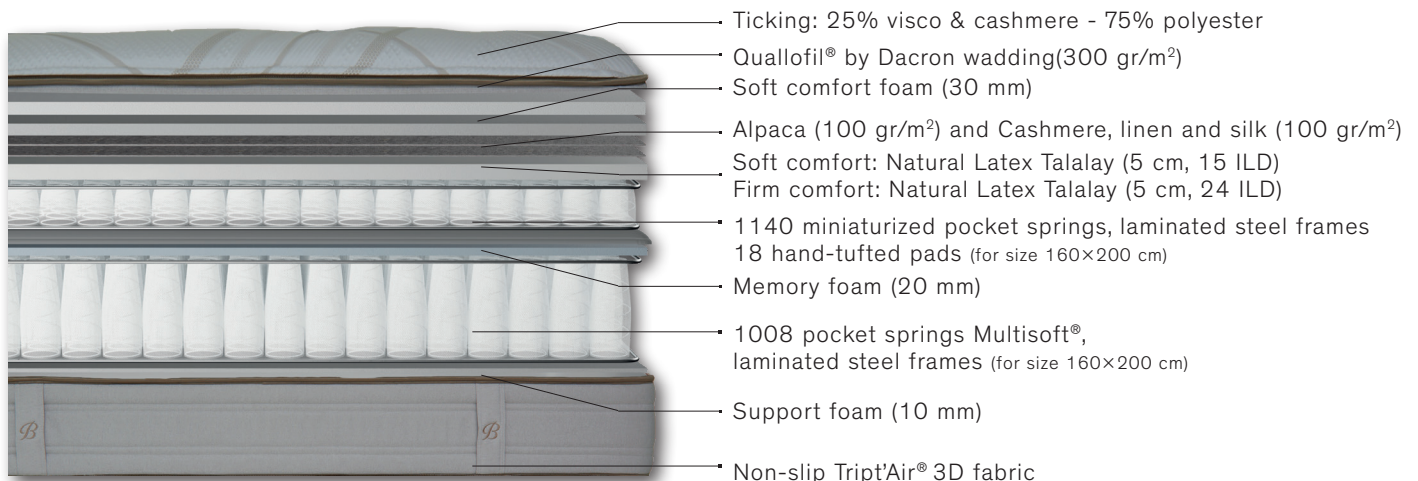

Available (on option) in 100% organic GOTS (Global Organic Textil Standard) certified cotton ticking.

This option changes the aesthetics of the product and will slightly tightend the comfort.